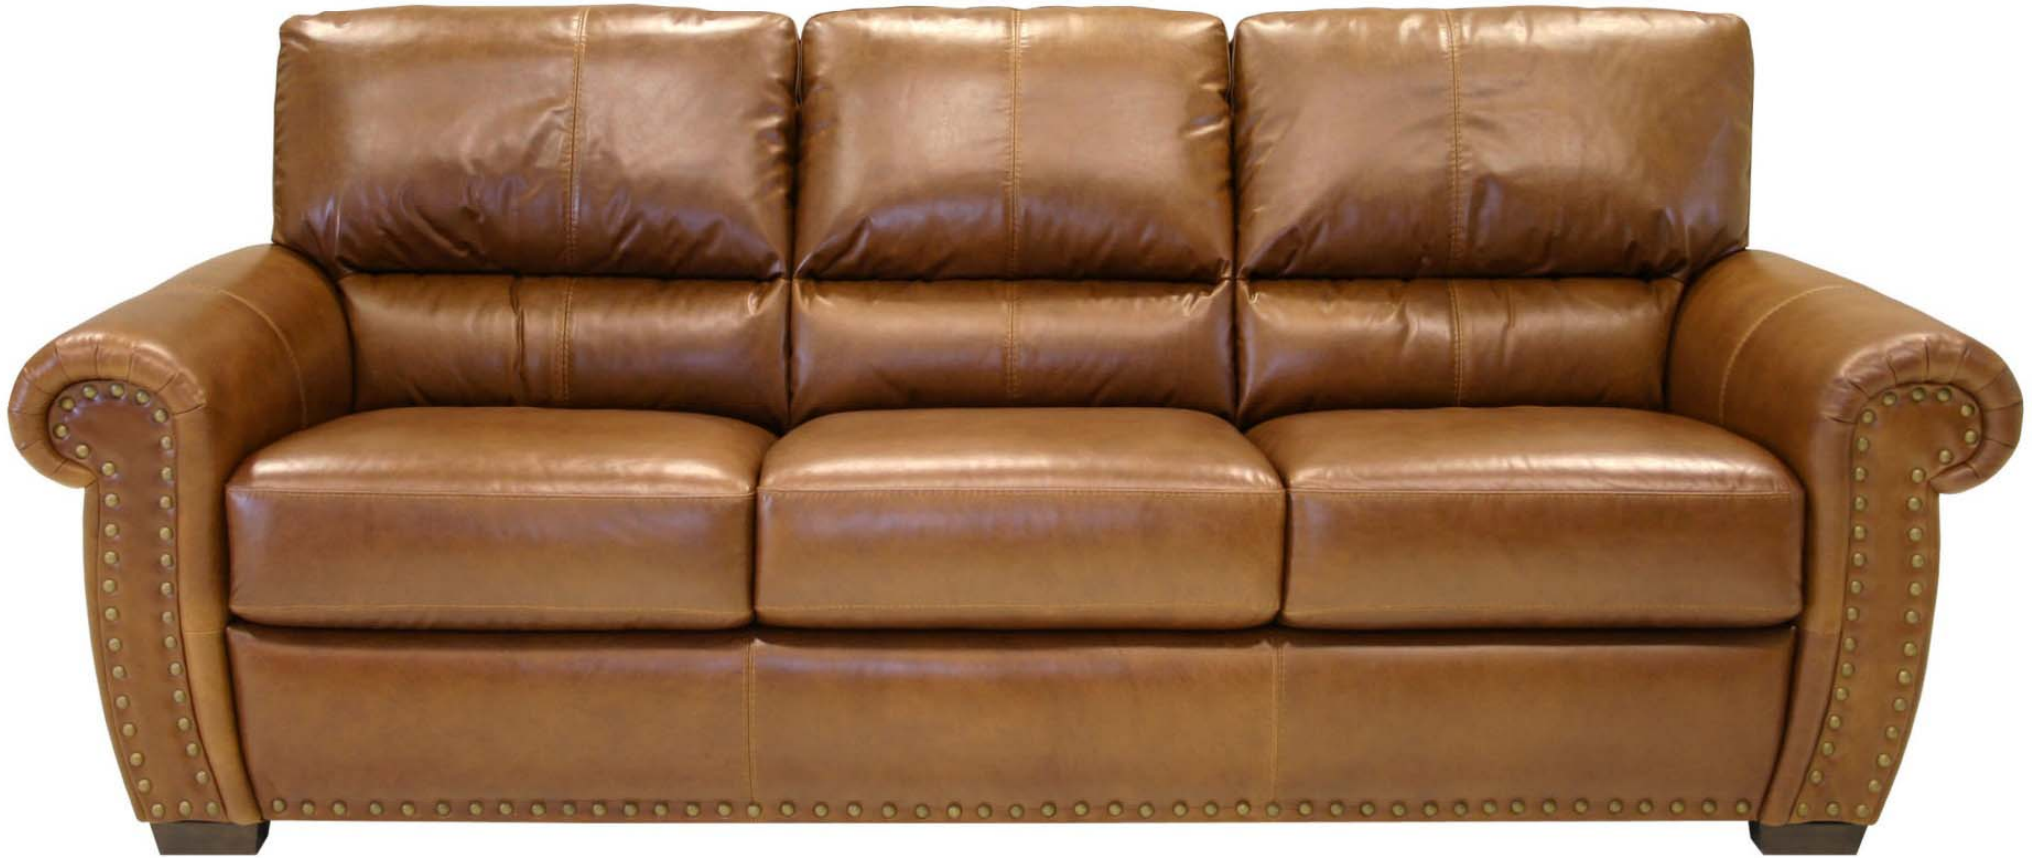

MARVIN

HTL-2101

| MARVIN STOCKED IN TS444 HAZELNUT | | | | Features & Benefits |
|----------------------------------|--|----------|---|---|
| Sofa | | 89" | Depth 39" Back Height 37" Seat Height 20" | <ul style="list-style-type: none">•100% Top Grain Leather/split outside arms and back•2.0 HR Foam•Hand-driven individual nail head trim•Fully padded outside back and sides•Sharply styled transitional/traditional frame•Solid Wood Foot <ul style="list-style-type: none">•Due in August 2009 |
| Chair | | 43" | | |
| Footstool | | 23x23x18 | | |
| | | | | |